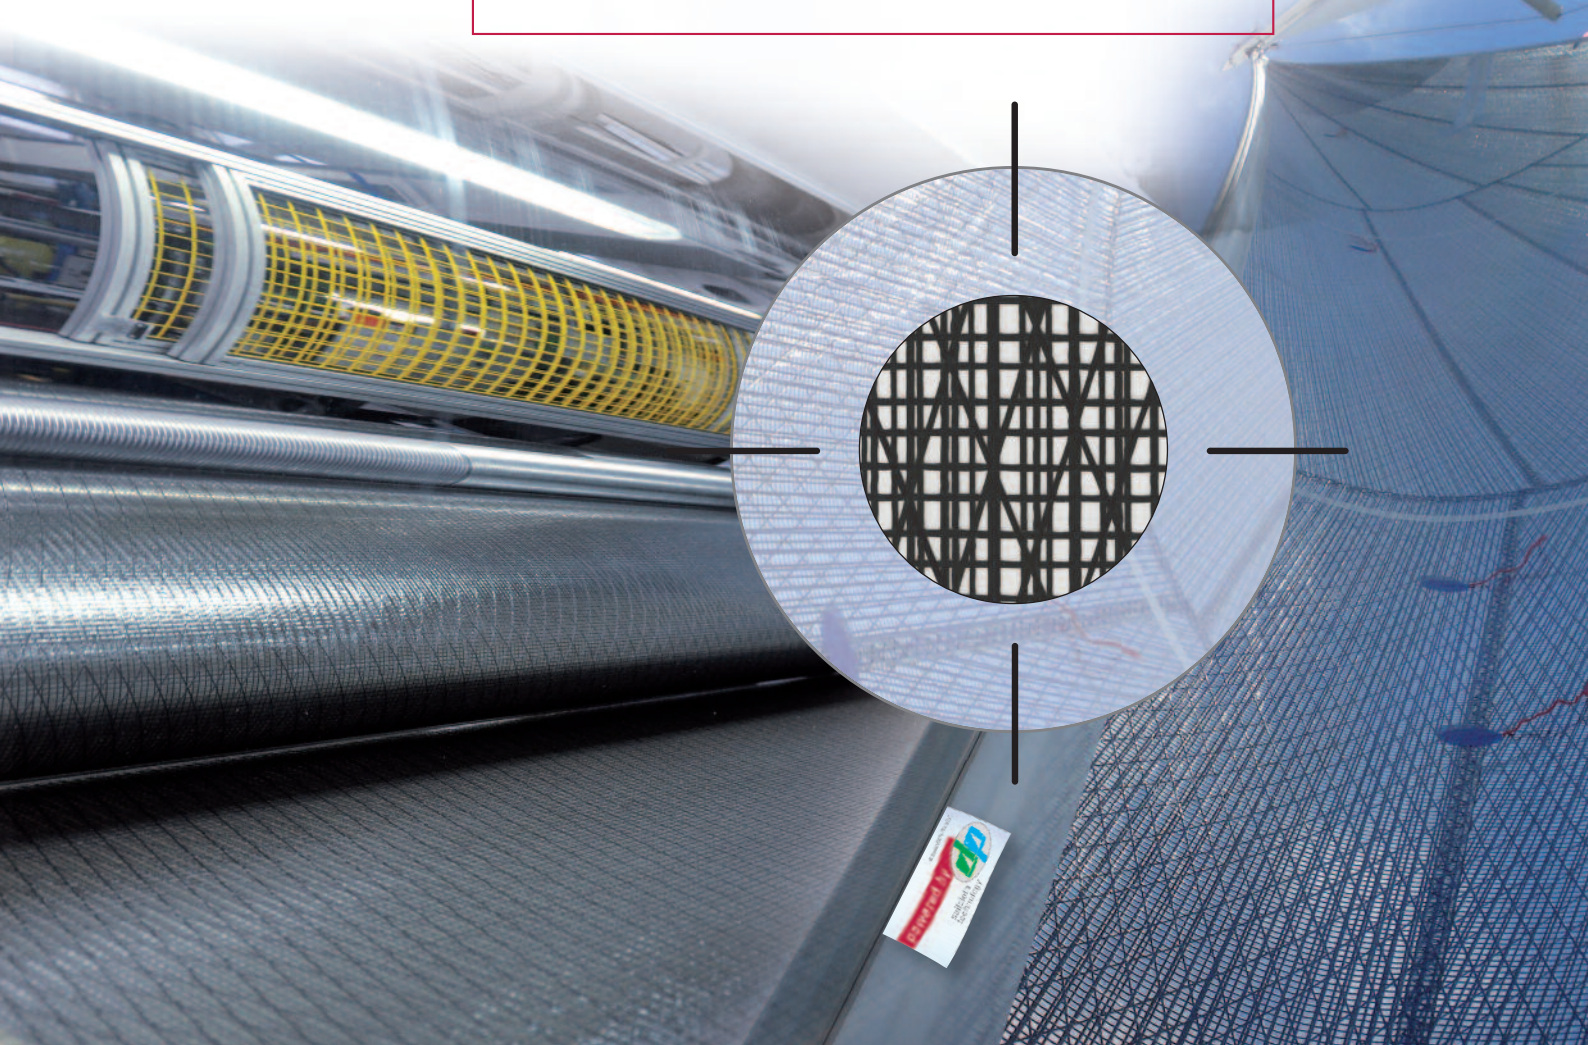

DIMENSION-POLYANT

The Sailcloth Producer

Black X-Tech

Developed from our successful Aramid X-Tech line, the new BX-Tech fabrics continue the trend toward a more balanced base construction for warp oriented laminates. The base 0-90 Technora scrim in this line are fill oriented for better luff to leech strength, critical in increased life for roller furling and over-lapping headsails. The Technora yarn also offers high flex and impact durability due to high tenacity. The Black Aramid warp fibers provide load-line strength in tri-radial construction, and the black dye increases UV resistance over the life of the sail. Targeted for the serious racer in boats up to 42', BX-Tech is a hybrid innovation that combines the best properties of similar fibres to create a long lasting fabric that will perform to the owner's expectations.

sailcloth
technology

Black X-Tech

- HIGHEST QUALITY FROM THE START**

DIMENSION-POLYANT uses only performance high tenacity fibers, customdeveloped chemicals as well as premium films from qualified suppliers

- IN-HOUSE MANUFACTURING**

DIMENSION-POLYANT is worldwide the sole producer of high quality sailcloth with its own in-house manufacturing. As sailcloth is our only product we have invested in customized equipment for weaving, finishing and laminating.

- CONTINUOUS INNOVATION**

DIMENSION-POLYANT has the most dedicated R&D team, the state-of-the-art facilities and preferred access to the newest fibers, chemicals and components. Together with German and American engineering this provides the base for trend setting developments.