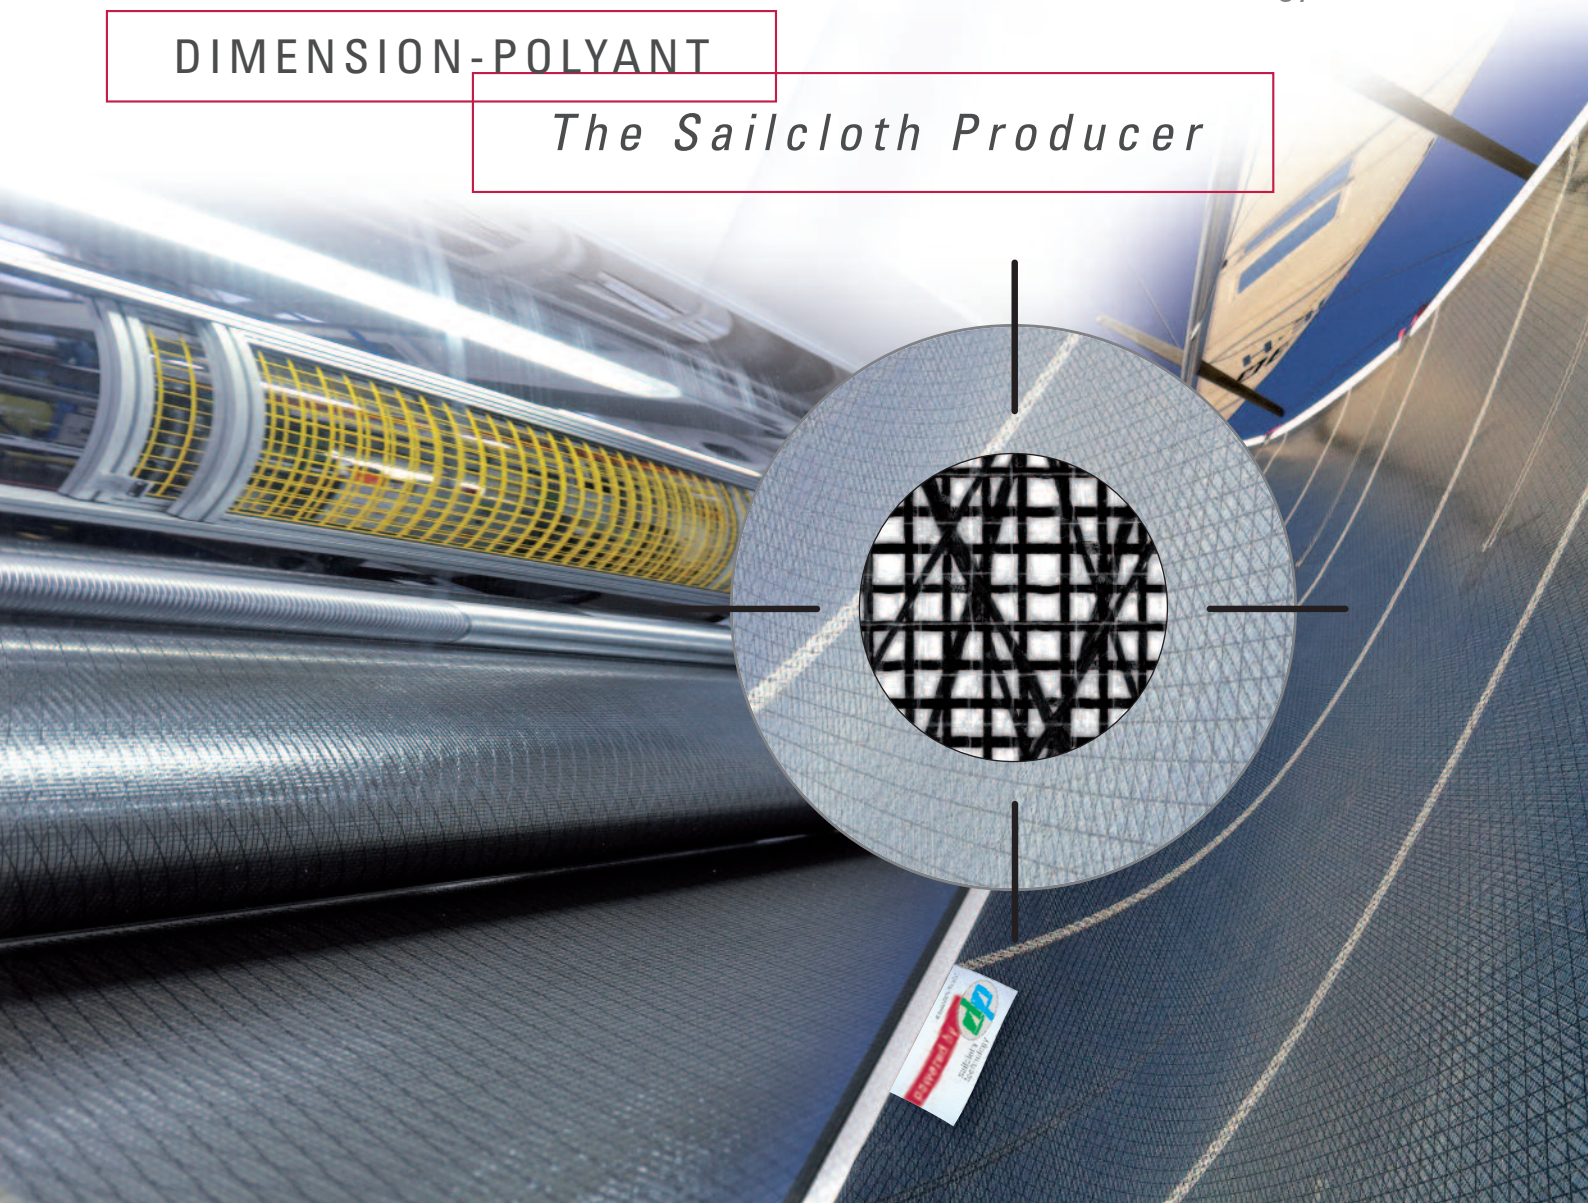

DIMENSION-POLYANT

The Sailcloth Producer

FLEX[®] Black Technora[®] Black Cross Cut Laminate – The new FLEX[®] Black line incorporates Technora[®] Black Yarn in our sophisticated FLEX matrix of base 0-90° scrim and off angle yarns.

All four styles demonstrate excellent fill performance for crosscut applications while adding durability, impact resistance and UV stability. FLEX[®] Black is recommended as an alternative to the FLEX[®] Aramid styles for racers looking for the added value of increased longevity.

sailcloth
technology

FLEX[®] Black

● **HIGHEST QUALITY FROM THE START**

DIMENSION-POLYANT uses only performance high tenacity fibers, customdeveloped chemicals as well as premium films from qualified suppliers

● **IN-HOUSE MANUFACTURING**

DIMENSION-POLYANT is worldwide the sole producer of high quality sailcloth with its own in-house manufacturing. As sailcloth is our only product we have invested in customized equipment for weaving, finishing and laminating.